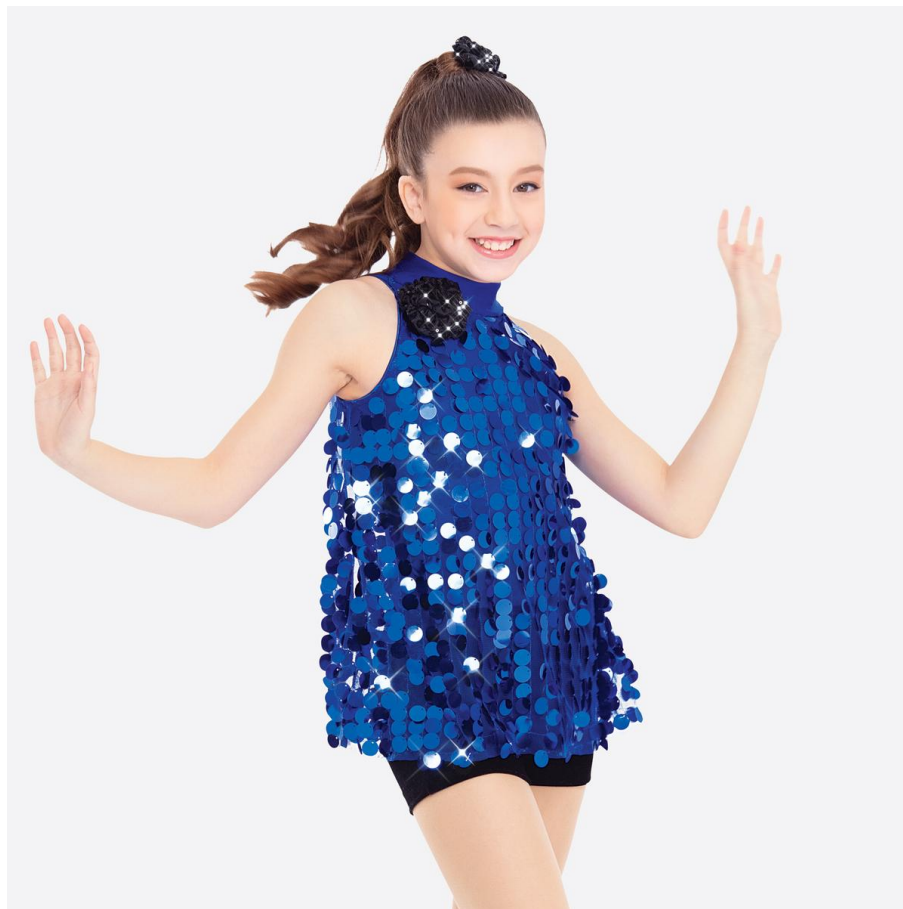

## Grand Pabbie Trolls

WVDC Willow Glen - Show 4  
Tap (7-10) Tu 5:00pm

**Tights:** Capezio Ultra Soft Tights in Caramel, Style #1915

**Shoes:** Capezio Fluid (Style #CG17) Tap Shoe in Caramel

**Hair:** High Pony